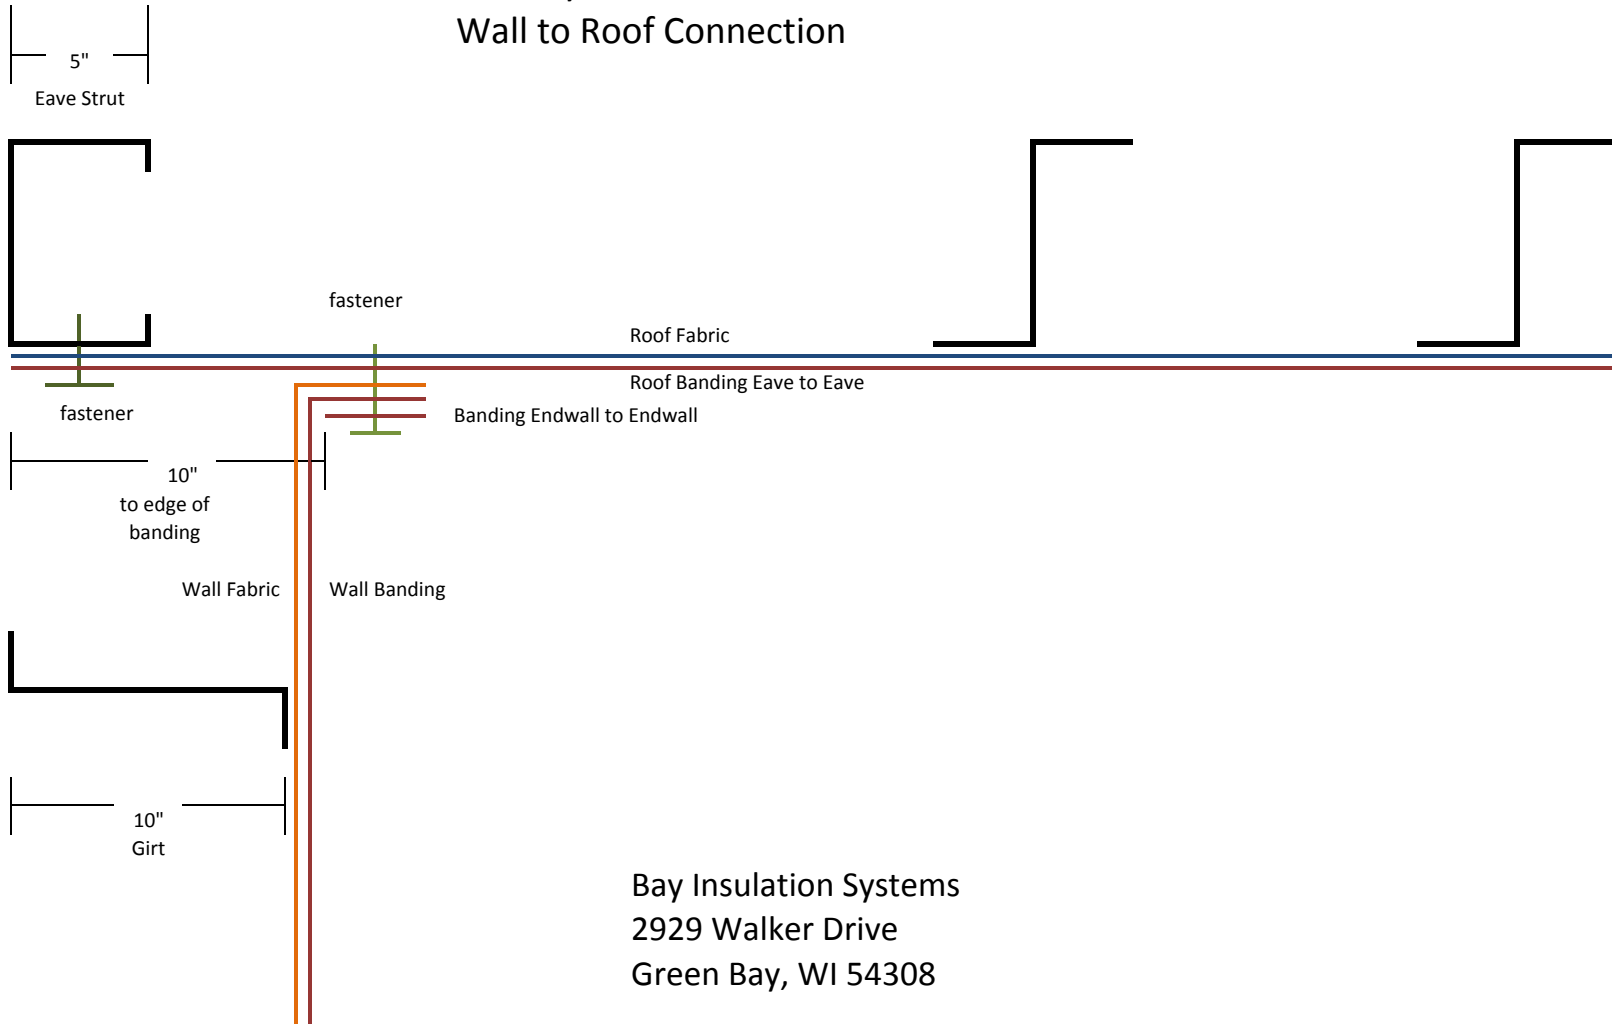

Liner System Wall to Roof Connection

Bay Insulation Systems
2929 Walker Drive
Green Bay, WI 54308

Not to Scale