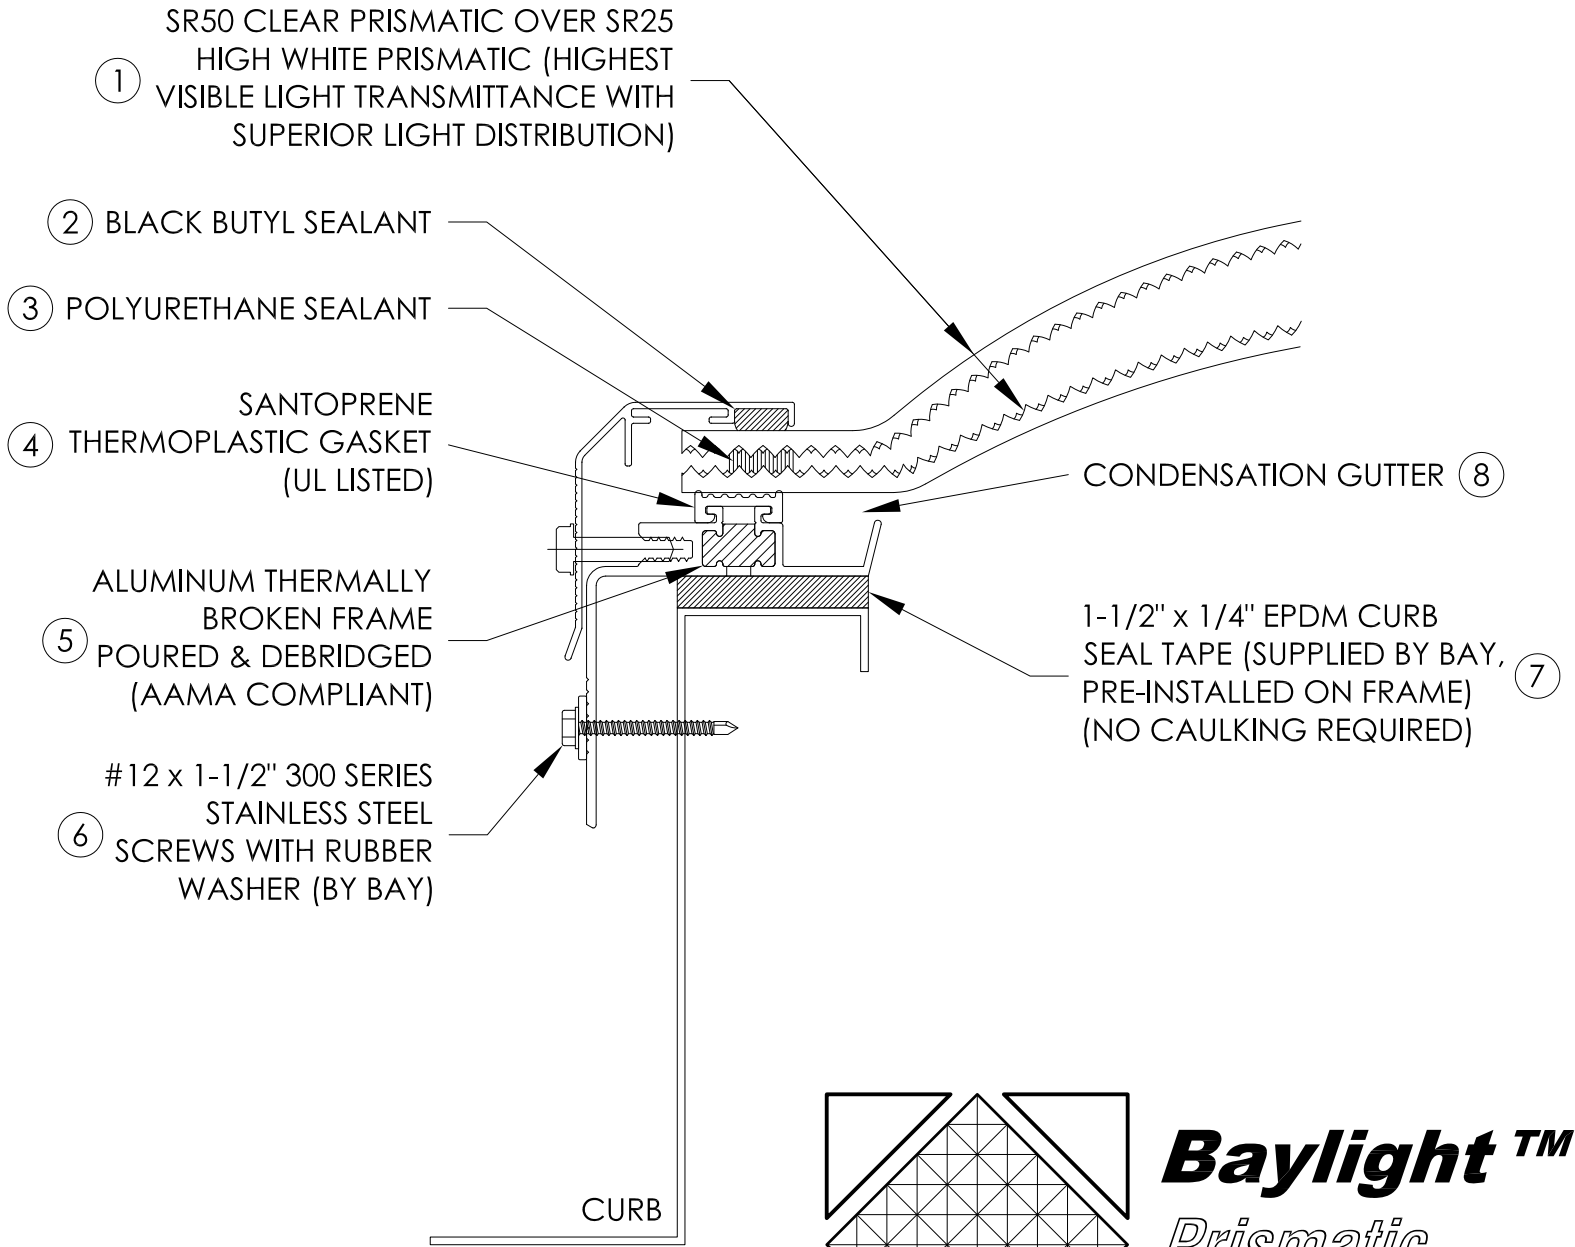

BAYLIGHT FRAME DESIGN

Baylight™
Prismatic
Skylights

Bay Insulation Systems
2929 Walker Drive
Green Bay, WI 54311
800.442.8464 Toll Free
www.bayinsulationsystems.com