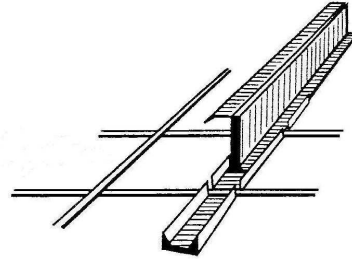

Retro Rider

Retro Rider- formerly known as "High Rider" is a roof insulation support system for pre-engineered metal buildings. The system can be adapted to existing metal building retrofit and new construction applications